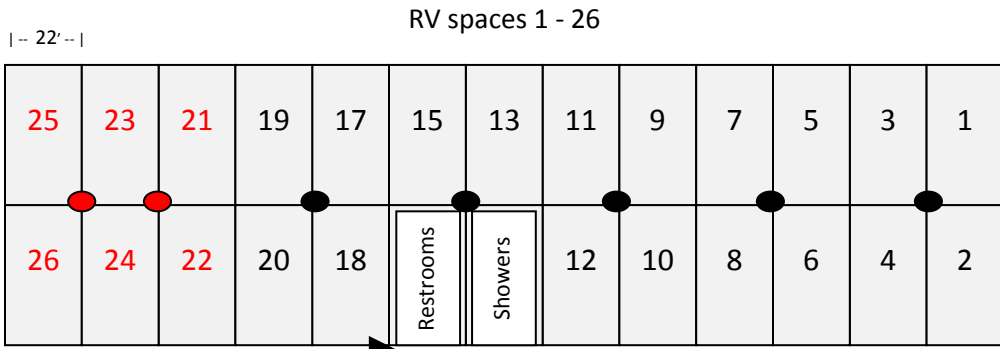

**DRAWING NOT TO SCALE!**

Numbers in RED are 50 amp

Numbers in BLACK are 30 amp

Fuel Station

XXXX

Tech line start X

Emergency and Service Vehicles Only

XXXXXXX

S/F

HOT PIT

RACE TRACK