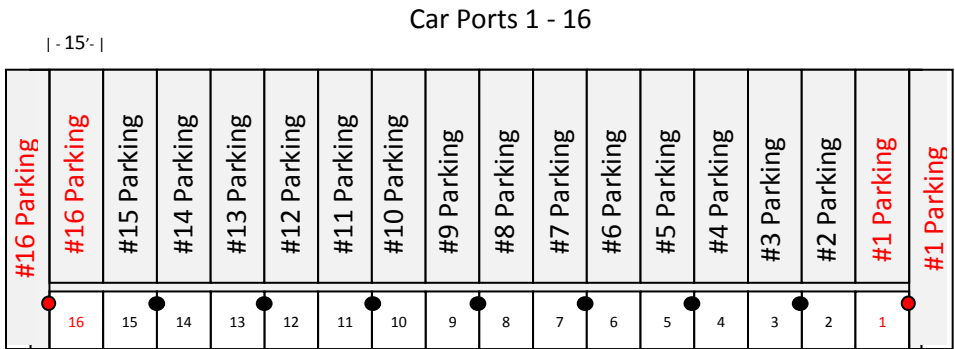

**DRAWING NOT TO SCALE!**

Numbers in RED are 50 amp

Numbers in BLACK are 30 amp

Fuel Station

XXXX

Tech line start X

Emergency and Service Vehicles Only

XXXXXXX

S/F

HOT PIT

RACE TRACK